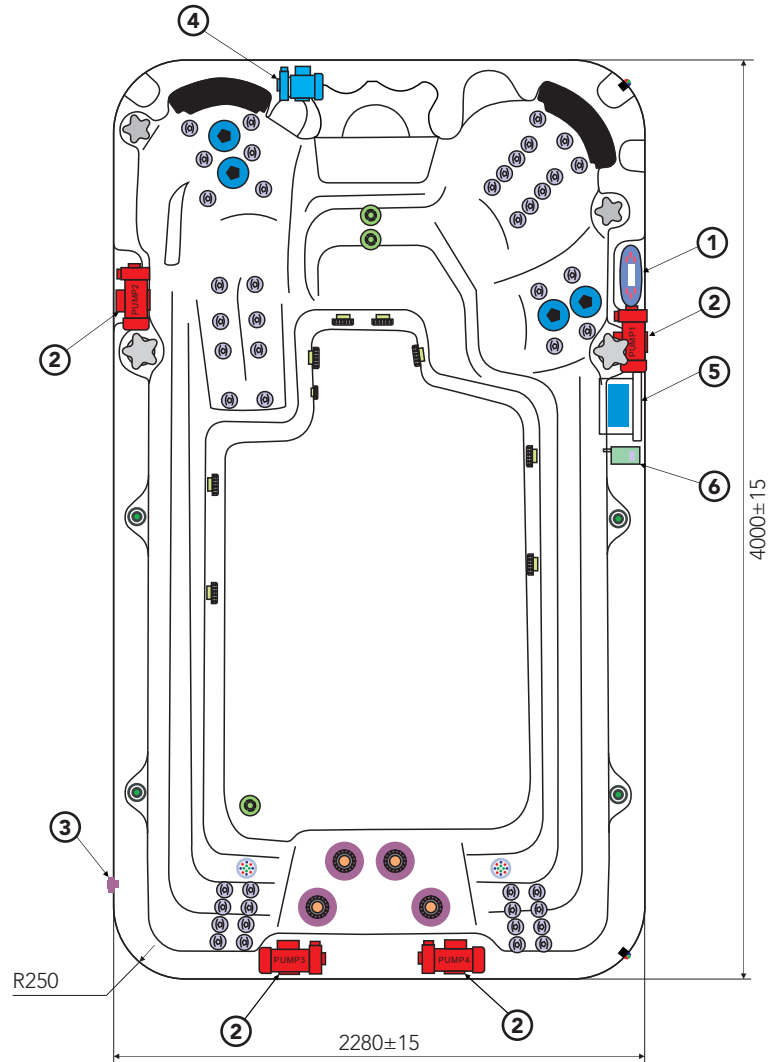

ASKJA

landskap.
OF SWEDEN

- ① Kontrollpanel
- ② Massagepump(ar)
- ③ Dränage
- ④ Cirkulationspump
- ⑤ Styrenhet
- ⑥ Ozongenerator

Copyright ©2018 Bygghemma Sverige AB.
All rights reserved.